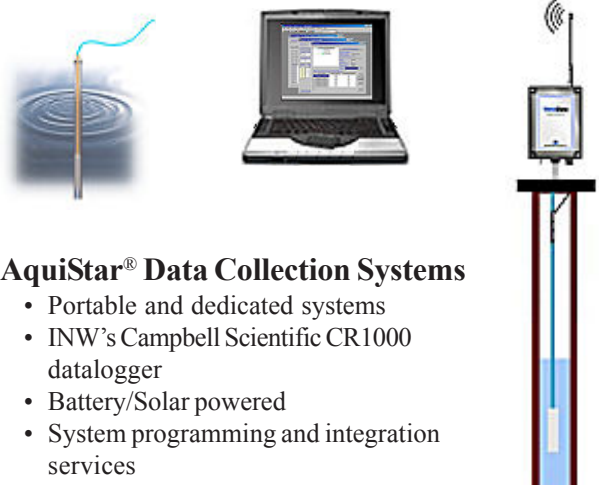

Data Collection

AquiStar® Data Collection Systems

- Portable and dedicated systems
- INW's Campbell Scientific CR1000 datalogger
- Battery/Solar powered
- System programming and integration services
- Telemetry Enabled

WaveData® Wireless Collection Systems

- Real-time information on demand
- Accurate, coordinated data across projects
- Battery/Solar powered
- Easy-to-use software
- License-free radios
- Enables drive-by monitoring
- Expandable via cellular telemetry and the Internet

Call us!

**1 (800)
PRO-WELL**

**Instrumentation
Northwest, Inc.**

1-800-776-9355
<http://www.inwusa.com>