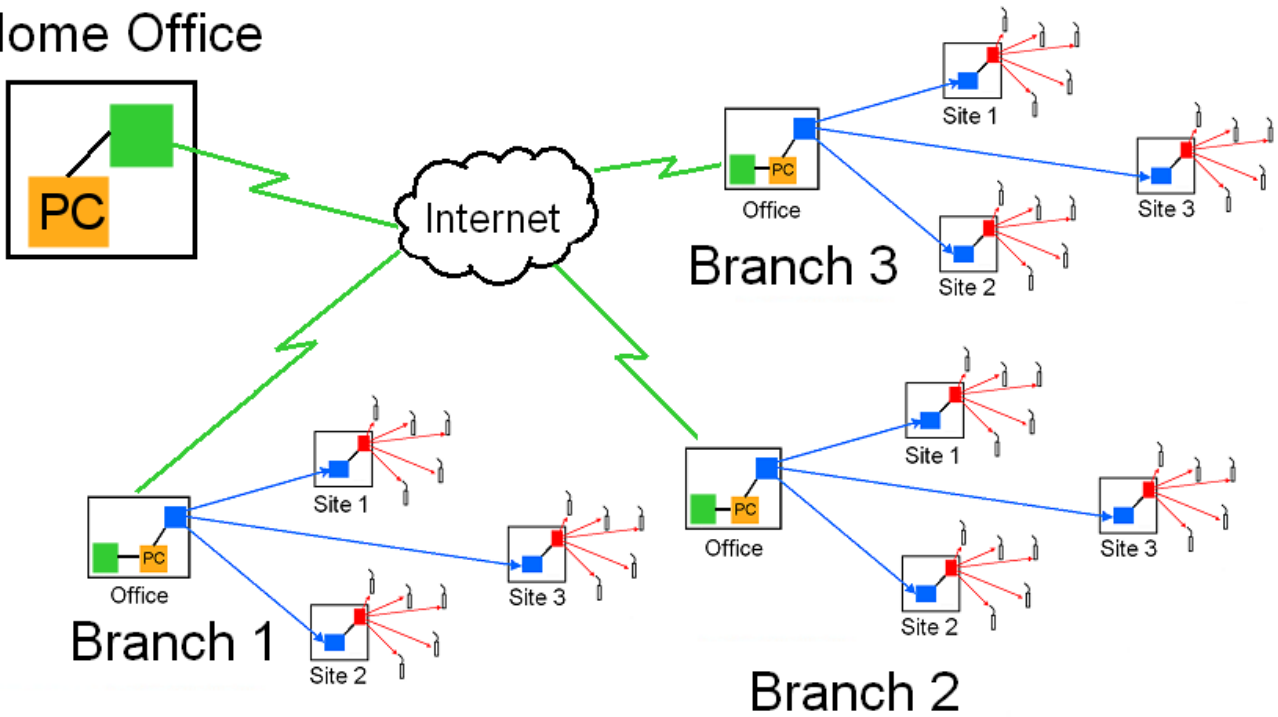

Aqua4Push

DATA UPLOAD UTILITY

FEATURES

- Scheduled data collection from multiple sensors
 - PT2X - Pressure/Temperature
 - CT2X - Conductivity/Temperature
 - TempHion - pH/ISE/Redox
 - T16 - Temperature
- Automatic barometric adjustment for absolute pressure sensors
- Built-in telemetry capabilities
- Generates single data file (.csv)
- Automatic data file upload to designated Internet site (FTP)
- Easy import into spreadsheets and databases

Imagine a system that automatically captures data from multiple sites and pushes it up to an Internet site at specific timed intervals. No more going out to each well to recover data. No more time lag in getting data to decision makers. No more need to email data between offices. The most current data is always at your fingertips from anywhere with an Internet connection.

**Instrumentation
Northwest, Inc.**

1-800-776-9355
<http://www.inwusa.com>

Aqua4Push

DATA UPLOAD UTILITY

SINGLE-SITE INSTALLATION WITHOUT INTERNET UPLOAD

MULTI-SITE INSTALLATION WITH UPLOAD VIA INTERNET

Home Office