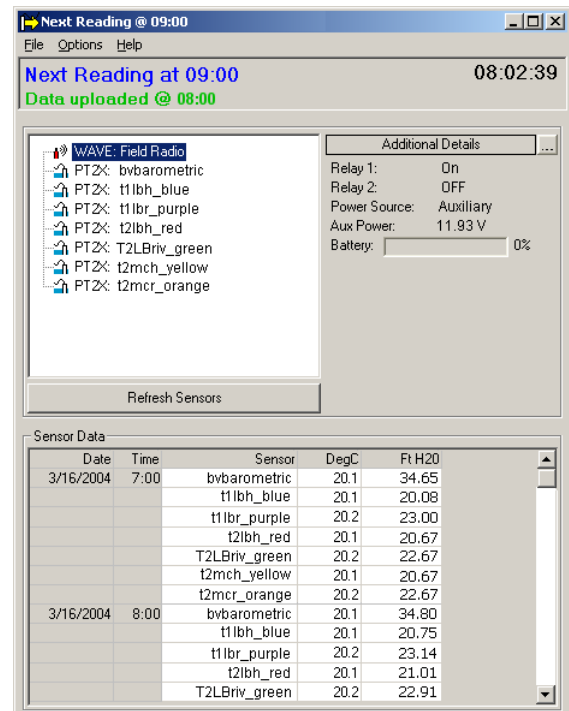

**Instrumentation
Northwest, Inc.**

1-800-776-9355
<http://www.inwusa.com>